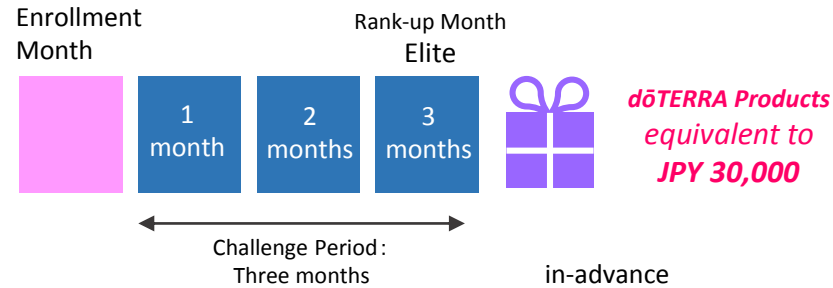

In order to work on dōTERRA business smoothly, we have prepared three types of Challenge and wonderful Challenge Achievement Gifts for New Enrollees who will achieve the challenge during the each period.

Type	Pre-qualifying Rank	Qualification Period	Gift
Elite Challenge	Consultant, Manager, Director, Executive within three months since new enrollment	Three months from the following month of New Enrollment	dōTERRA Products equivalent to JPY 30,000
Silver Challenge	Elite, Premier within four months since achieving Elite	Four months from the following month of qualification as Elite	dōTERRA Products equivalent to JPY 100,000
Gold Challenge	Silver within five months since achieving Silver	Five months from the following month of qualification as Silver	dōTERRA Products equivalent to JPY 200,000

Elite Challenge