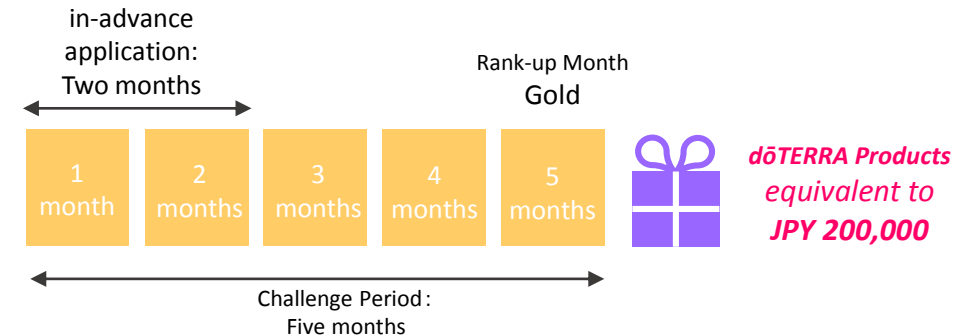

dōTERRA® RANK UP CHALLENGE

Started in March, 2017

dōTERRA®

In order to work on dōTERRA business smoothly, we have prepared three types of Challenge and wonderful Challenge Achievement Gifts for New Enrollees who will achieve the challenge during the each period.

| Type | Pre-qualifying Rank | Qualification Period | Gift |
|------------------|---|---|--|
| Elite Challenge | Consultant, Manager, Director, Executive within three months since new enrollment | Three months from the following month of New Enrollment | dōTERRA Products equivalent to JPY 30,000 |
| Silver Challenge | Elite, Premier within four months since achieving Elite | Four months from the following month of qualification as Elite | dōTERRA Products equivalent to JPY 100,000 |
| Gold Challenge | Silver within five months since achieving Silver | Five months from the following month of qualification as Silver | dōTERRA Products equivalent to JPY 200,000 |

Elite Challenge

Silver Challenge

Gold Challenge

Case Examples: Not achieved during the Challenge Period, Achieved earlier than the period, and Rank-skipping Achievement

■ Not achieved during the Challenge Period