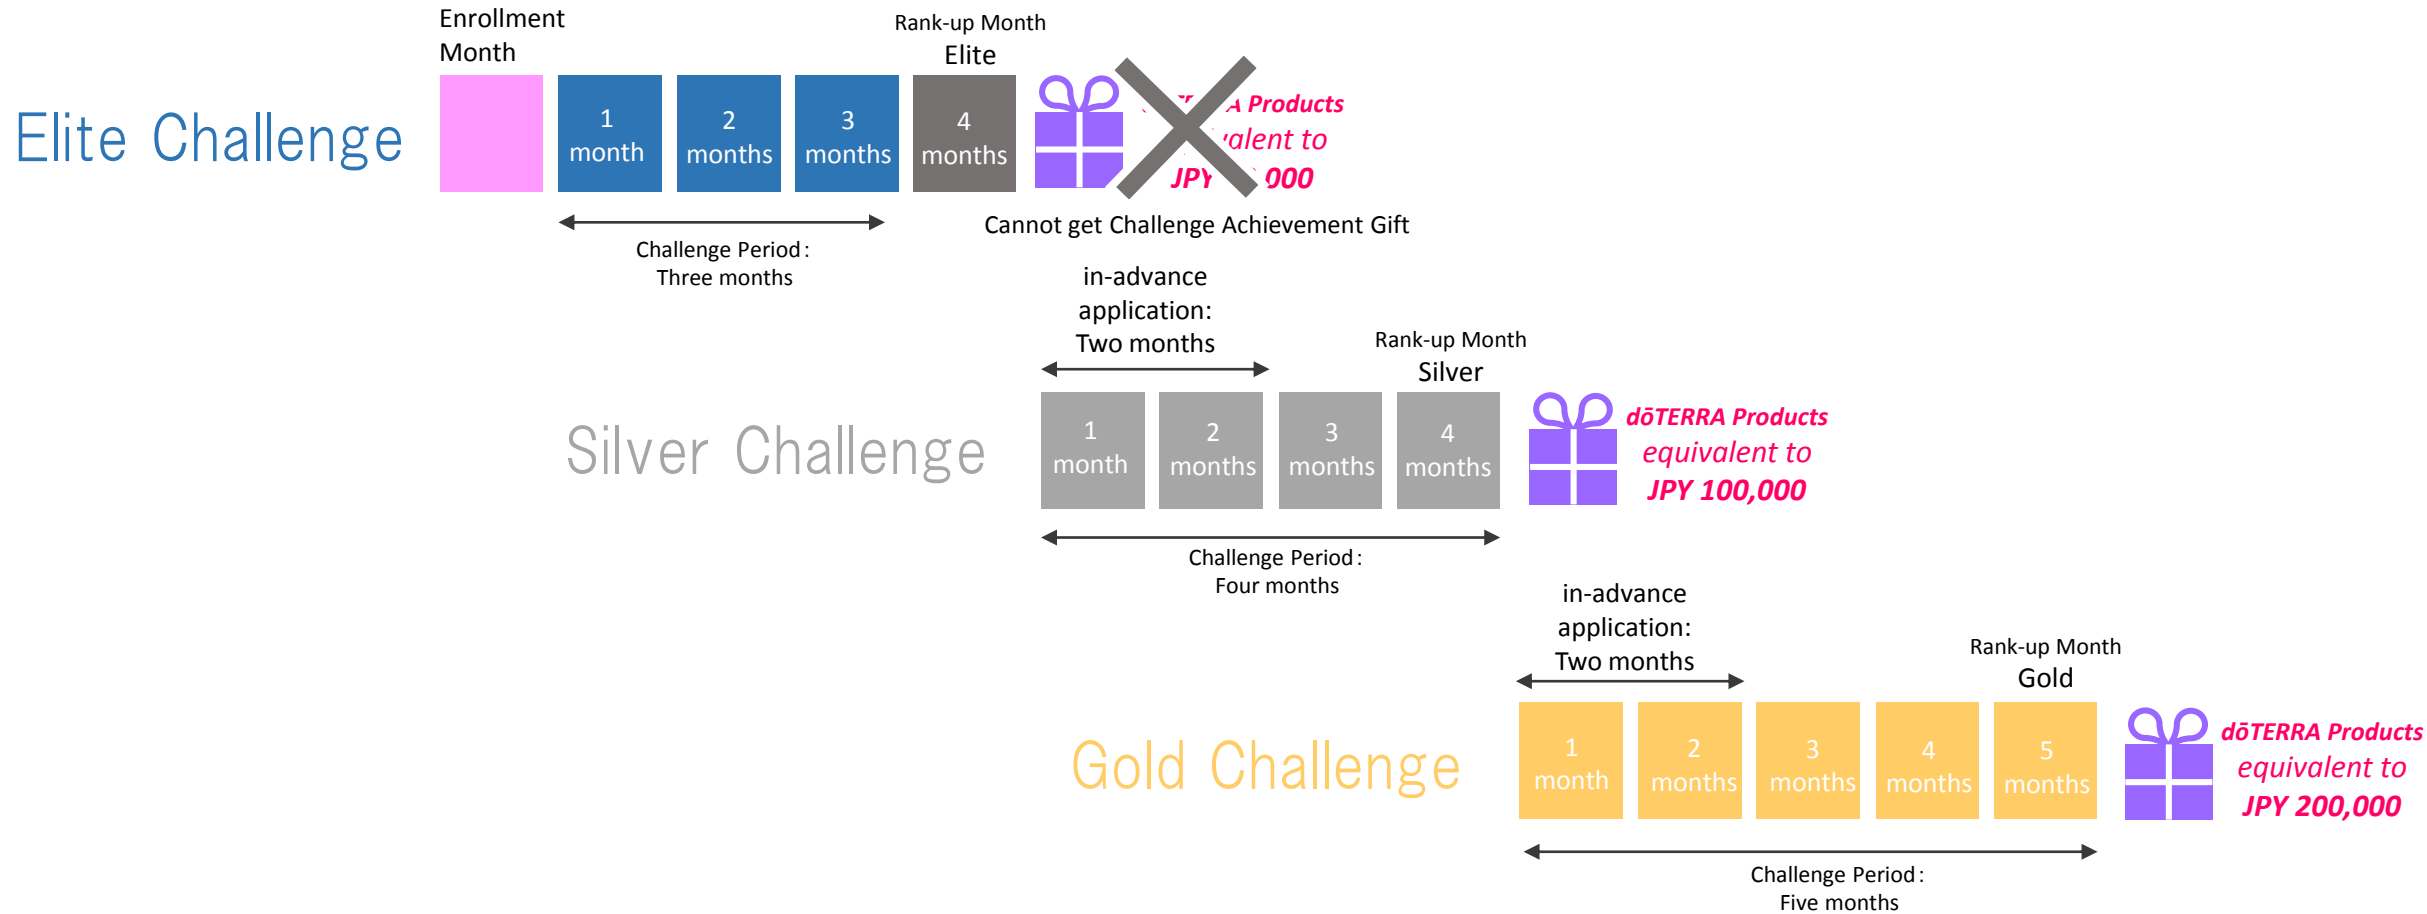

| Type | Pre-qualifying Rank | Qualification Period | Gift |
|------------------|---|---|--|
| Elite Challenge | Consultant, Manager, Director, Executive within three months since new enrollment | Three months from the following month of New Enrollment | dōTERRA Products equivalent to JPY 30,000 |
| Silver Challenge | Elite, Premier within four months since achieving Elite | Four months from the following month of qualification as Elite | dōTERRA Products equivalent to JPY 100,000 |
| Gold Challenge | Silver within five months since achieving Silver | Five months from the following month of qualification as Silver | dōTERRA Products equivalent to JPY 200,000 |

Elite Challenge

Silver Challenge

Gold Challenge

Case Examples: Not achieved during the Challenge Period, Achieved earlier than the period, and Rank-skipping Achievement

■ Not achieved during the Challenge Period

Unfortunately, you cannot get Challenge Achievement Gift when you could not achieve the challenge during the period. Once you rank-up, however, you can challenge a next one from the following month.

■ Achieved earlier than the period

By achieving earlier than the period, you can start a new challenge earlier although the Achievement Gift would be same as usual one.

Elite Challenge

Silver Challenge

Gold Challenge

Rank-skipping Achievement