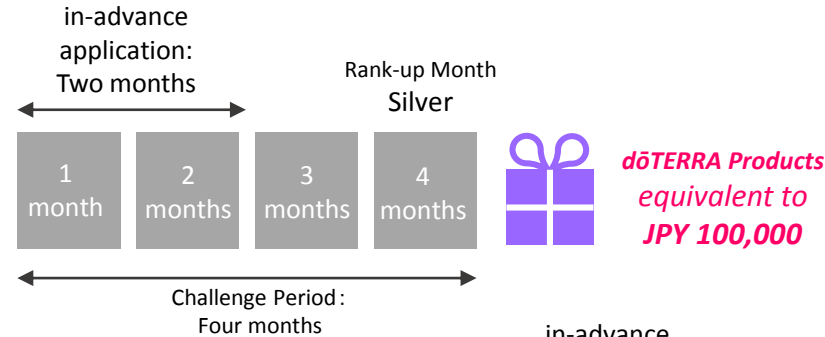

Silver Challenge