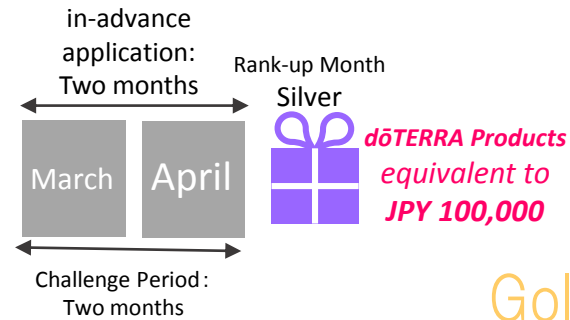

You can get both Silver and Gold Challenge Achievement Gifts when you achieve Gold during your Silver Challenge.

Elite Challenge

Silver Challenge

■ Already registered member before March 2017

IPC up to silver rank have chances

Elite Challenge

Already registered consultants, managers, Directors, Executives

Silver Challenge

Already registered Elites

Silver Challenge

Already registered Premiers

Gold Challenge

Already registered Silvers

| Type | Qualifying Rank | Qualification Period | Gift |
|------------------|---|---|--|
| Elite Challenge | Already registered consultants, managers, Directors, Executives | Achieve Elite Rank From March 2017 to May 2017 | dōTERRA Products equivalent to JPY 30,000 |
| Silver Challenge | Already registered Elites | Achieve Silver Rank From March 2017 to June 2017 | dōTERRA Products equivalent to JPY 100,000 |
| | Already registered Premiers | Achieve Silver Rank From March 2017 to April 2017 | |
| Gold Challenge | Already registered Silvers | Achieve Silver Rank From March 2017 to July 2017 | dōTERRA Products equivalent to JPY 200,000 |