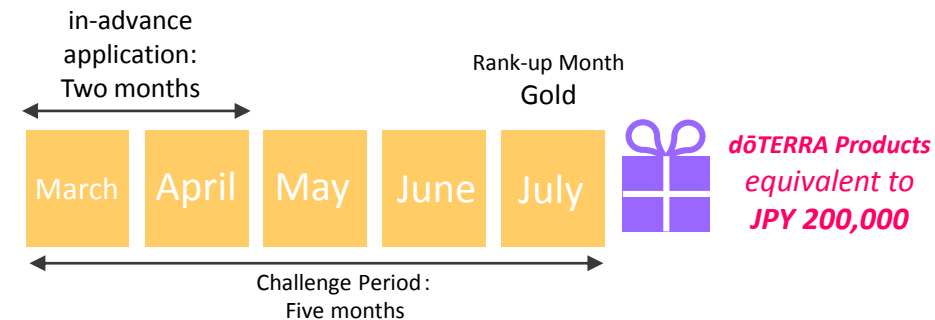

You can get both Silver and Gold Challenge Achievement Gifts when you achieve Gold during your Silver Challenge.

Elite Challenge

Silver Challenge

■ Already registered member before March 2017

IPC up to silver rank have chances

Elite Challenge

Already registered consultants, managers, Directors, Executives

Silver Challenge

Already registered Elites

Silver Challenge

Already registered Premiers

Gold Challenge

Already registered Silvers

| Type | Qualifying Rank | Qualification Period | Gift |
|------------------|---|---|--|
| Elite Challenge | Already registered consultants, managers, Directors, Executives | Achieve Elite Rank From March 2017 to May 2017 | dōTERRA Products equivalent to JPY 30,000 |
| Silver Challenge | Already registered Elites | Achieve Silver Rank From March 2017 to June 2017 | dōTERRA Products equivalent to JPY 100,000 |
| | Already registered Premiers | Achieve Silver Rank From March 2017 to April 2017 | |
| Gold Challenge | Already registered Silvers | Achieve Silver Rank From March 2017 to July 2017 | dōTERRA Products equivalent to JPY 200,000 |